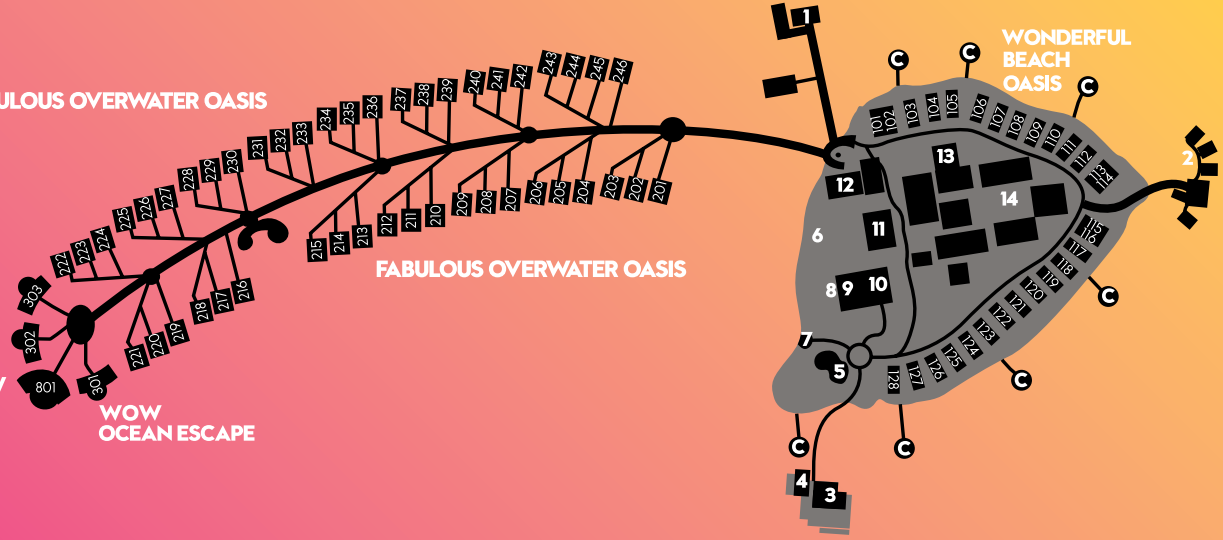

15 Gaathafushi desert island

FABULOUS OVERWATER OASIS

FABULOUS OVERWATER OASIS

WONDERFUL BEACH OASIS

EXTREME WOW OCEAN HAVEN

WOW OCEAN ESCAPE

- 1 Welcome jetty
- 2 AWAY Spa
- 3 FISH
- 4 SIP
- 5 FIRE
- 6 KADA

- 7 WAVE
- 8 WET
- 9 FIT
- 10 WIRED
- 11 KITCHEN
- 12 LIVING ROOM

- 13 DOWN UNDER / OUCH clinic
CLICK photo studio
- 14 Talent escape
- 15 Gaathafushi desert island
- C Coral terrace